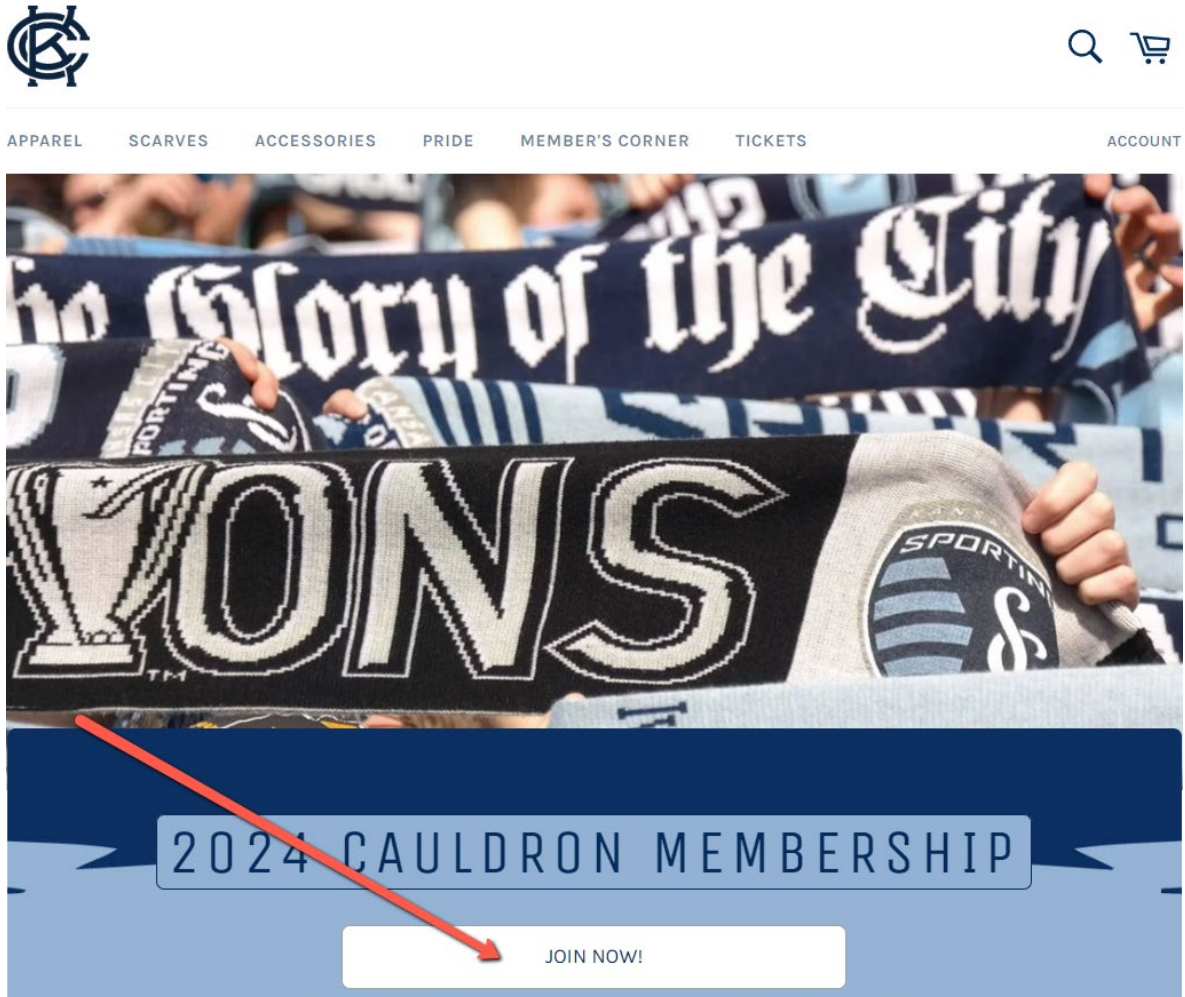

5. Now it's time to purchase your membership!
  Return to the store: <https://kccauldron.myshopify.com>
6. Login using your new credentials.
7. Then, from the home screen. click "JOIN NOW" in the 2024 Cauldron Membership box.