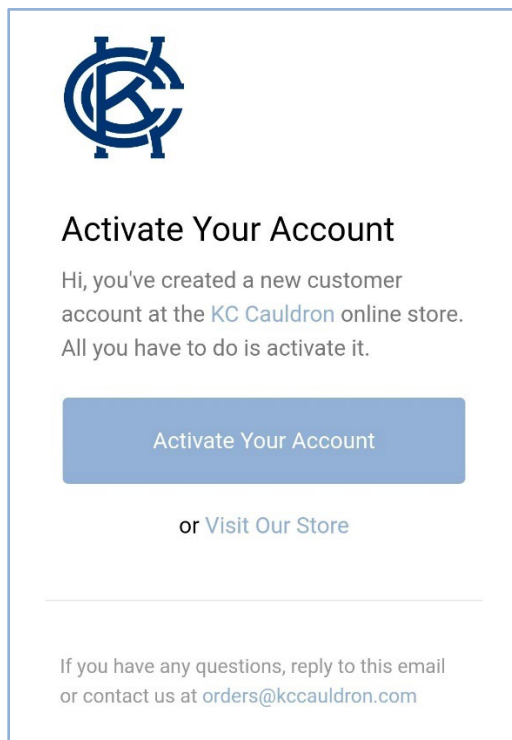

3. Input all of your info and click "CREATE."
  the email you use must match your SeatGeek account if you plan to purchase tickets through us

The screenshot shows the 'CREATE ACCOUNT' page on the KC Cauldron website. At the top left is the KC Cauldron logo. To the right are search and shopping cart icons. Below the logo is a navigation menu with links for APPAREL, SCARVES, ACCESSORIES, PRIDE, MEMBER'S CORNER, and ACCOUNT. The main heading is 'CREATE ACCOUNT'. Below this is a note: 'If you plan to purchase tickets through the Cauldron, please use the same email as your SeatGeek account.' The form consists of four input fields: 'First Name', 'Last Name', 'Email', and 'Password'. At the bottom of the form is a dark blue button labeled 'CREATE'.

4. After this, you will receive an email from us to verify your email address. Click "ACTIVATE YOUR ACCOUNT."